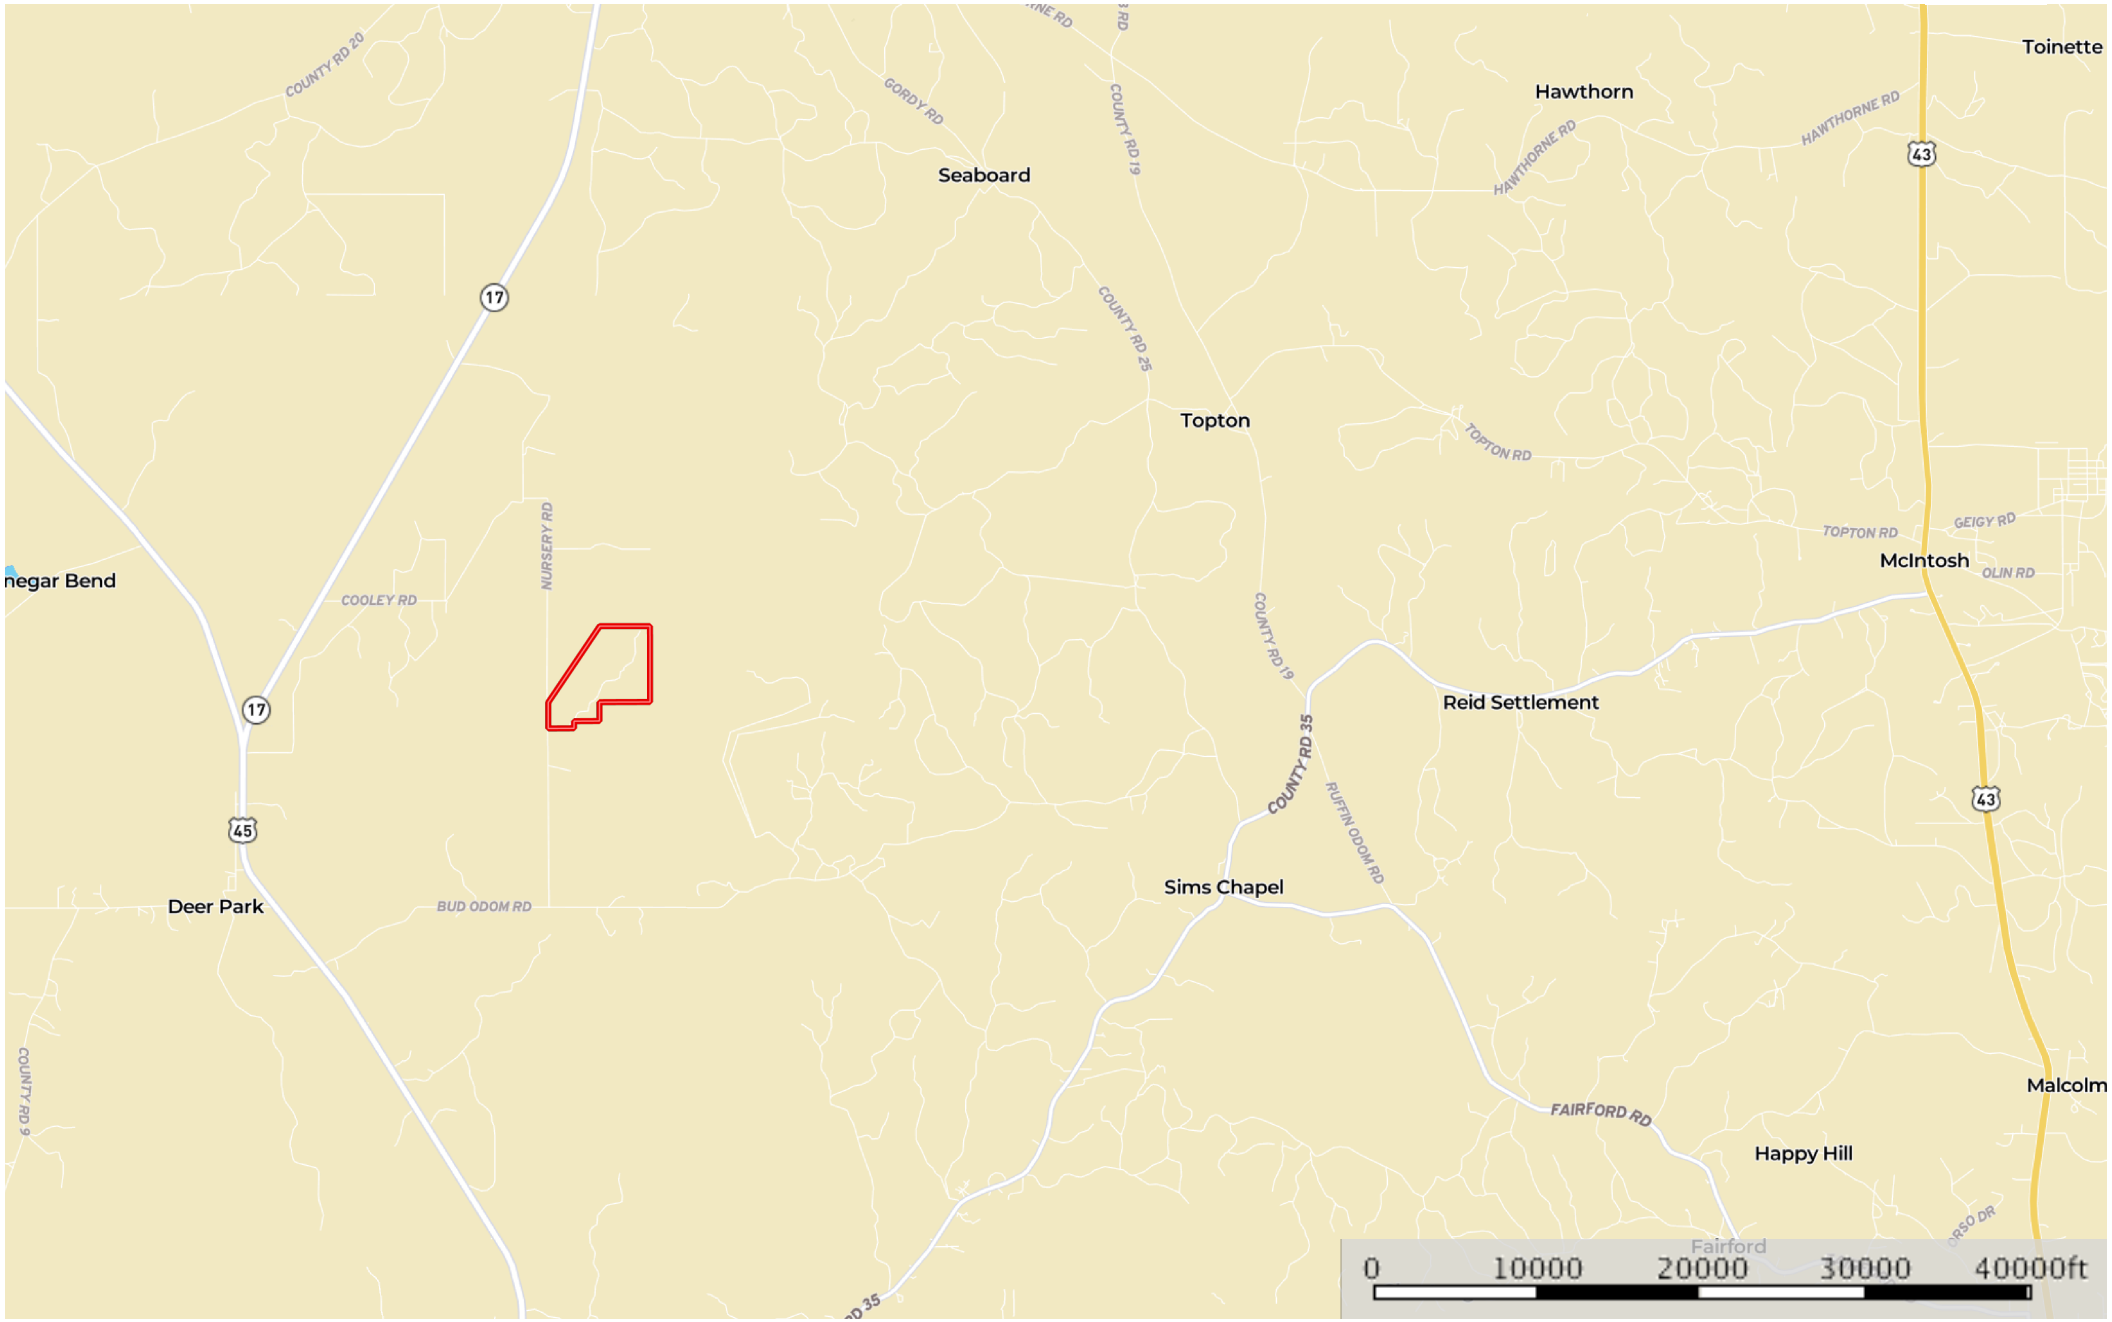

# Halverson Farms

Washington County, Alabama, 430 AC +/-

 Boundary